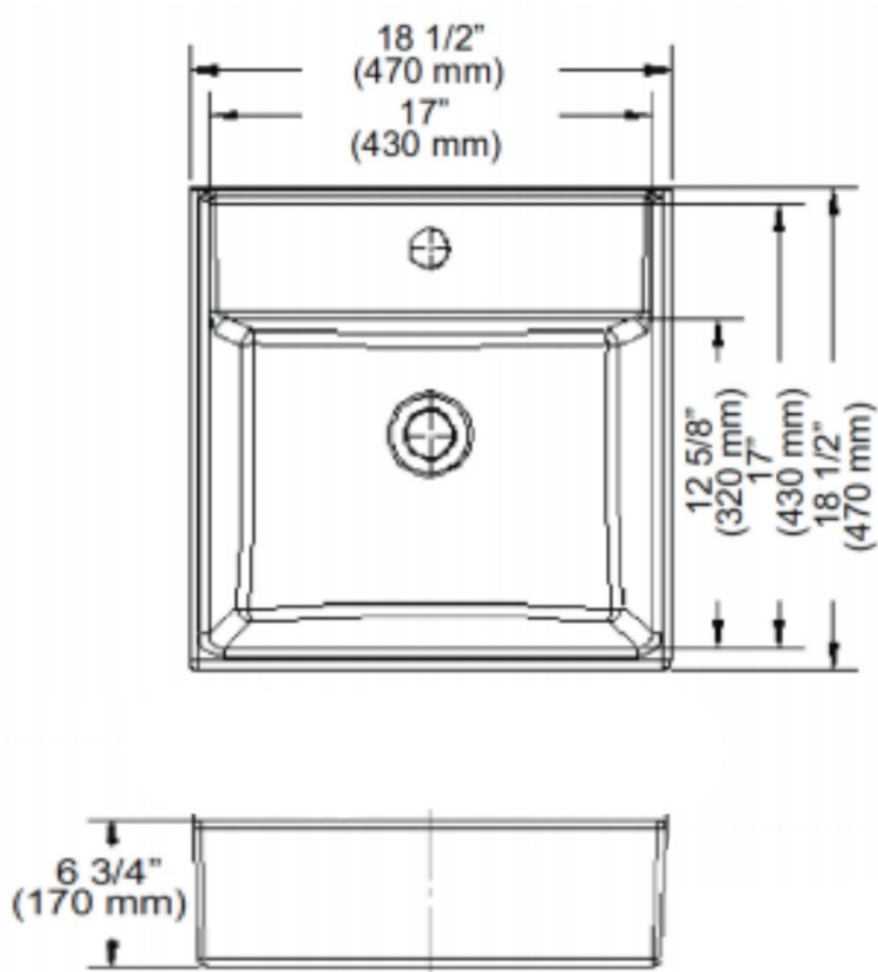

**CODE NUMBER**

3873026

**DESCRIPTION**

Vitreous China Vessel Lavatory.

**DETAILS**

- Centerset: Single
- Nominal Dimensions: 17 9/13/1000" × 18 63/125" × 6 693/1000"  
(455 × 470 × 170mm)

**FEATURES**

- White Vitreous China
- Above counter vessel
- Rear overflow
- Single hole
- 18½" x 18½" x 6¾" (470 mm x 470 mm x 170 mm)

**NOTES**

All information contained within this document subject to change without notice.

All vitreous china dimensions shown in these drawings are nominal and not to scale. Dimensions can vary within the tolerances established in the governing ASME A112.19.2/CSA B45.1 standard. It is important to consider this when planning rough-in and plumbing layouts.